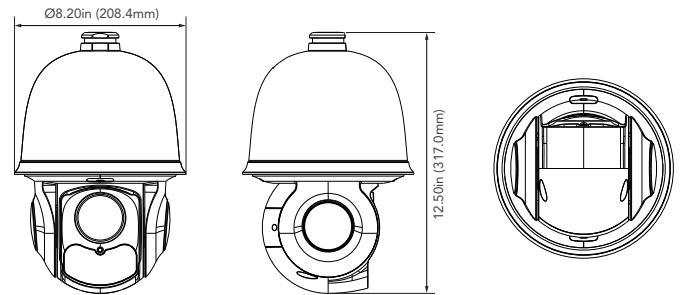

DIMENSIONS

Unit : inch (mm)

OPTIONAL ACCESSORIES